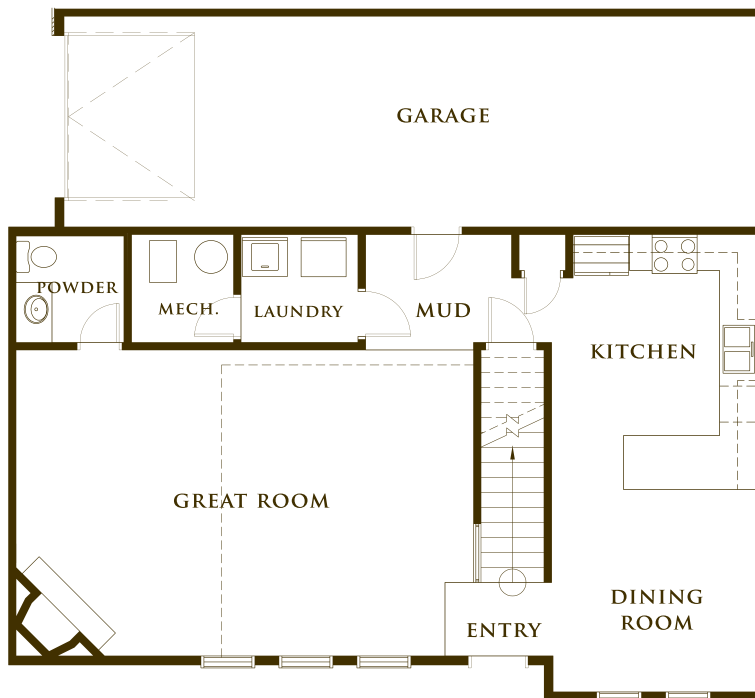

3 bedroom, 2½ bath

1 st floor	1024
2 nd floor	1099
total sq. ft.	2123

2nd floor

1st floor

lodge location

Information herein, although deemed reliable is not guaranteed. Buyer to verify square footage. Floorplans, specifications, drawings, renderings, square footage calculations and dimensions are preliminary in nature and are subject to change without notice.

FEATURES

- 3 bedrooms, 2½ bath
- garage entry mud room
- 2 balconies
- master bedroom with balcony
– twin sinks
– walk-in closet
- laundry room
- kitchen with dining room
- oversized great room
- wall-separated great room & kitchen
- 18 ft. vaulted ceilings in great room & entryway